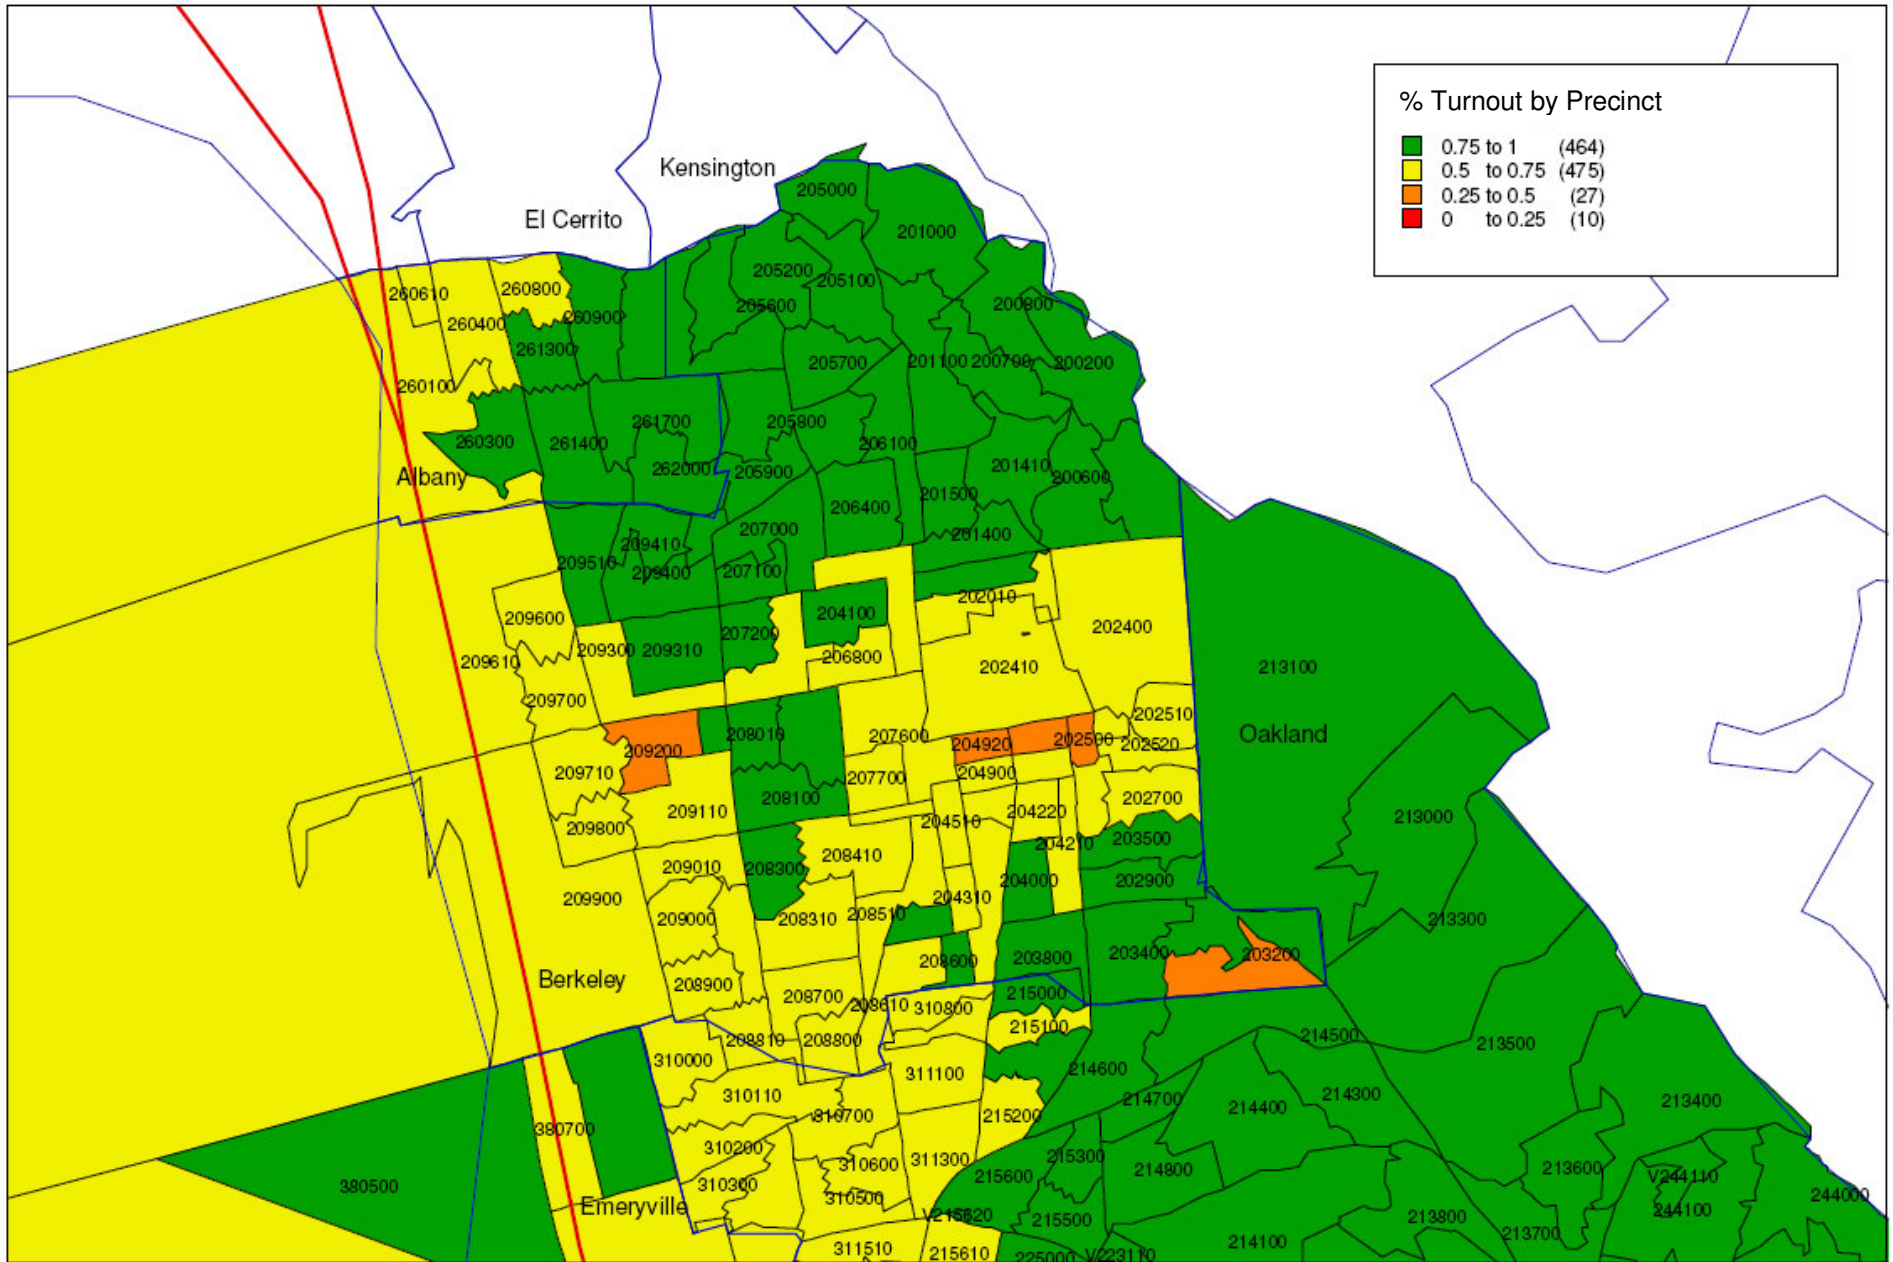

Berkeley Turnout General Election 2004

contact: mc plunkett / mcplunk@gmail.com
<http://cavoterconnect.com>